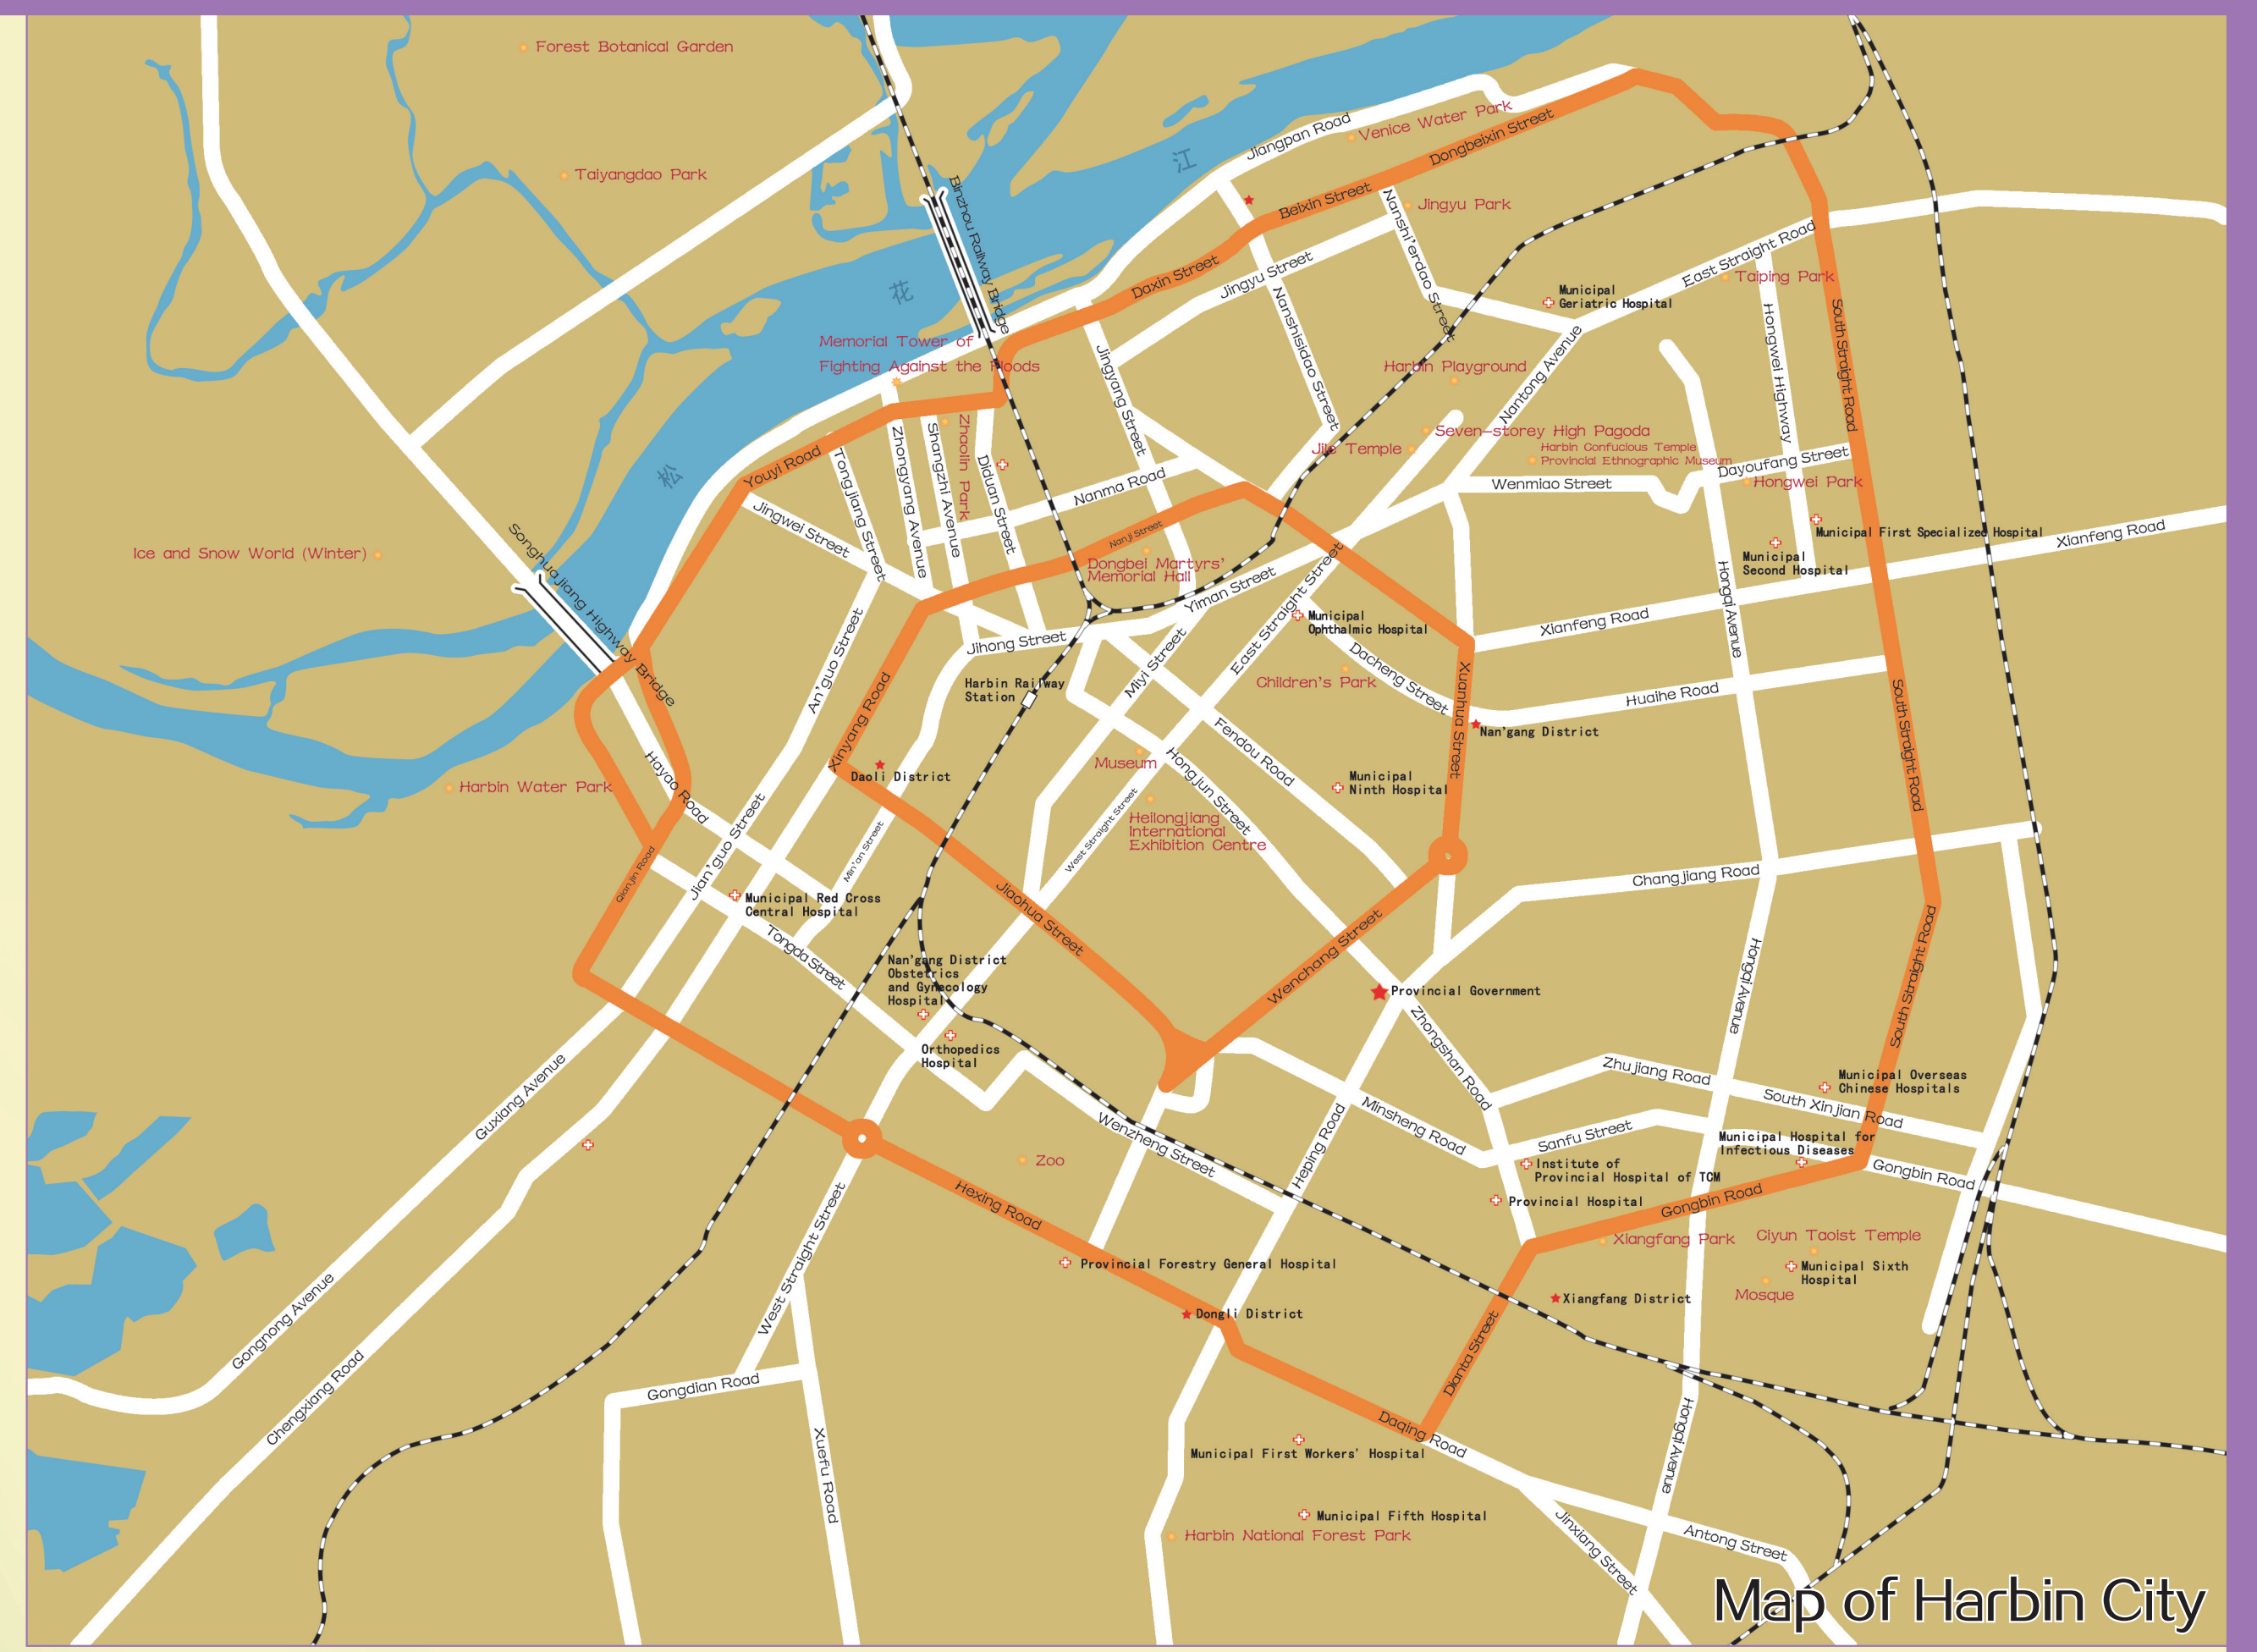

# Heilongjiang Travel MAP

Hand Illustrated

Map of Harbin City

- Legend**
- Provincial administration center
  - ⊙ Municipal administration center
  - ⊙ County administration center
  - National boundary
  - Railway
  - Highway and No.
  - Highway under Construction
  - National highway and No.
  - ★ National scenic spot
  - ★ Tourist attraction
  - ▲ Mountain
  - ✈ Airport

Russia

Russia

Jilin Province

Inner Mongolia  
Autonomous Region