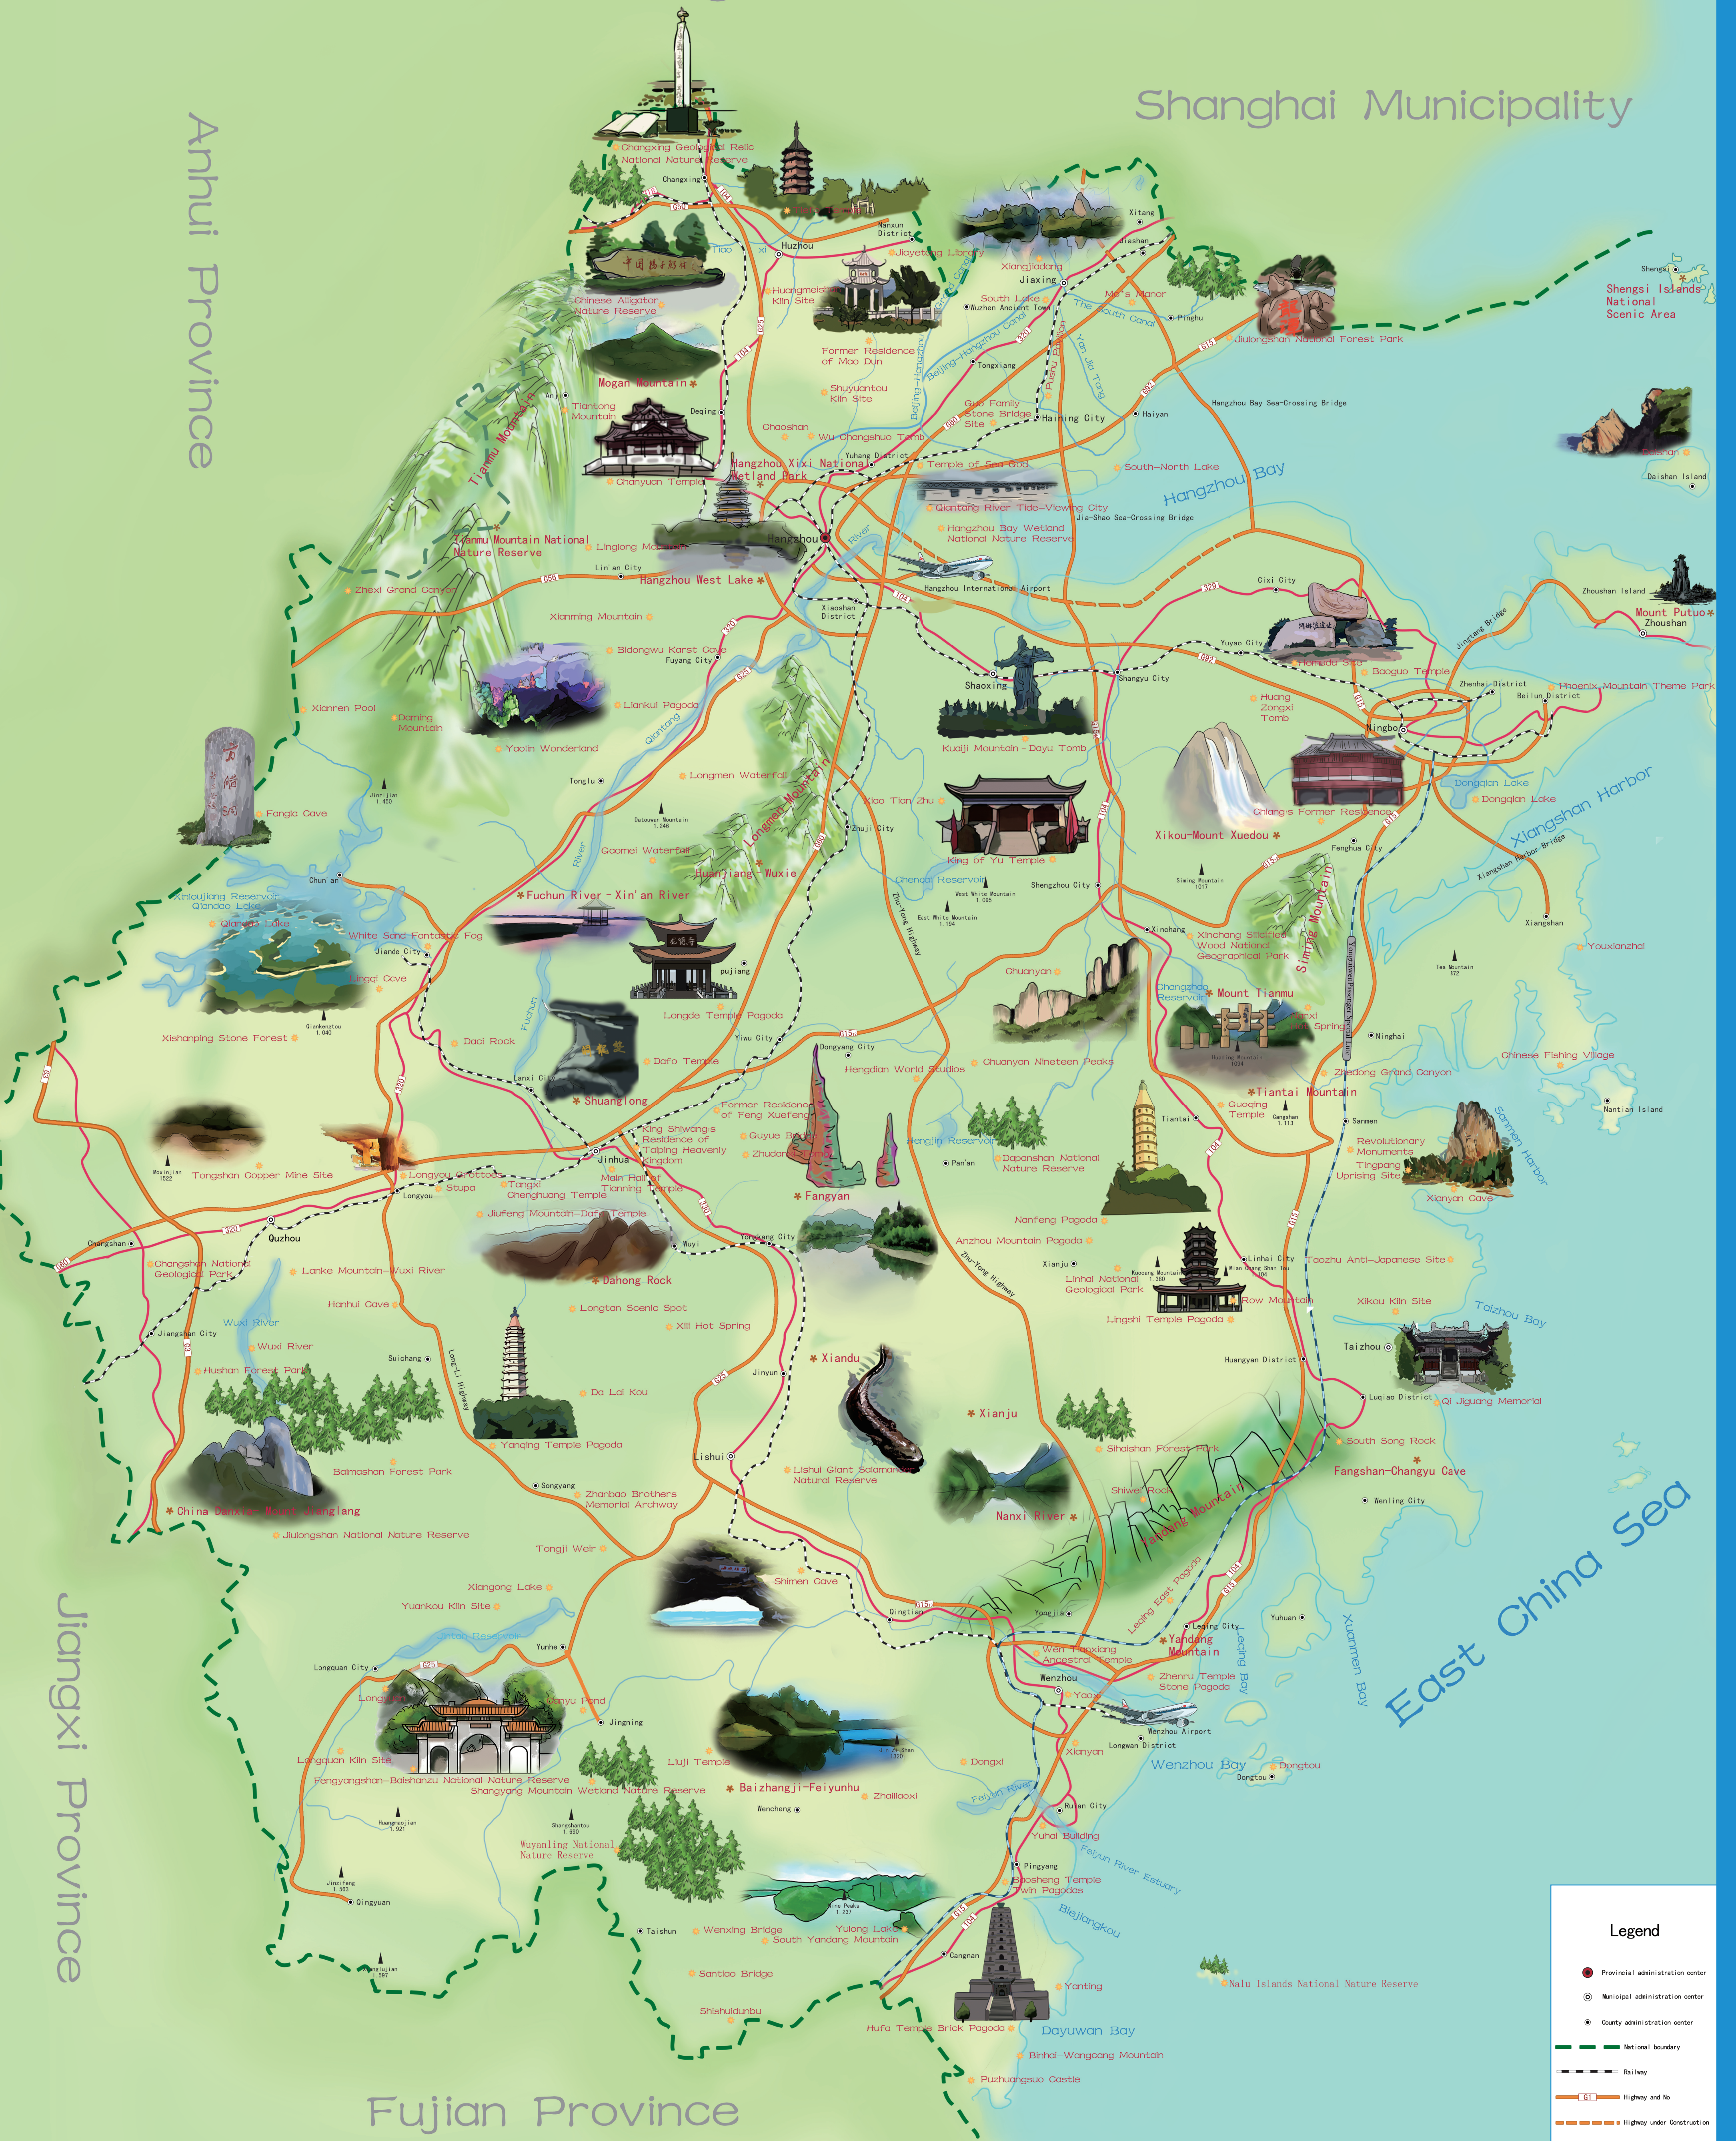

Zhejiang Travel MAP

Hand Illustrated

Jiangsu Province

Shanghai Municipality

Anhui Province

Jiangxi Province

Fujian Province

Legend

- Provincial administration center
- Municipal administration center
- County administration center
- National boundary
- Railway
- Highway and No.
- Highway under construction
- National highway and No.
- National scenic spot
- Tourist attraction
- Mountain
- Airport