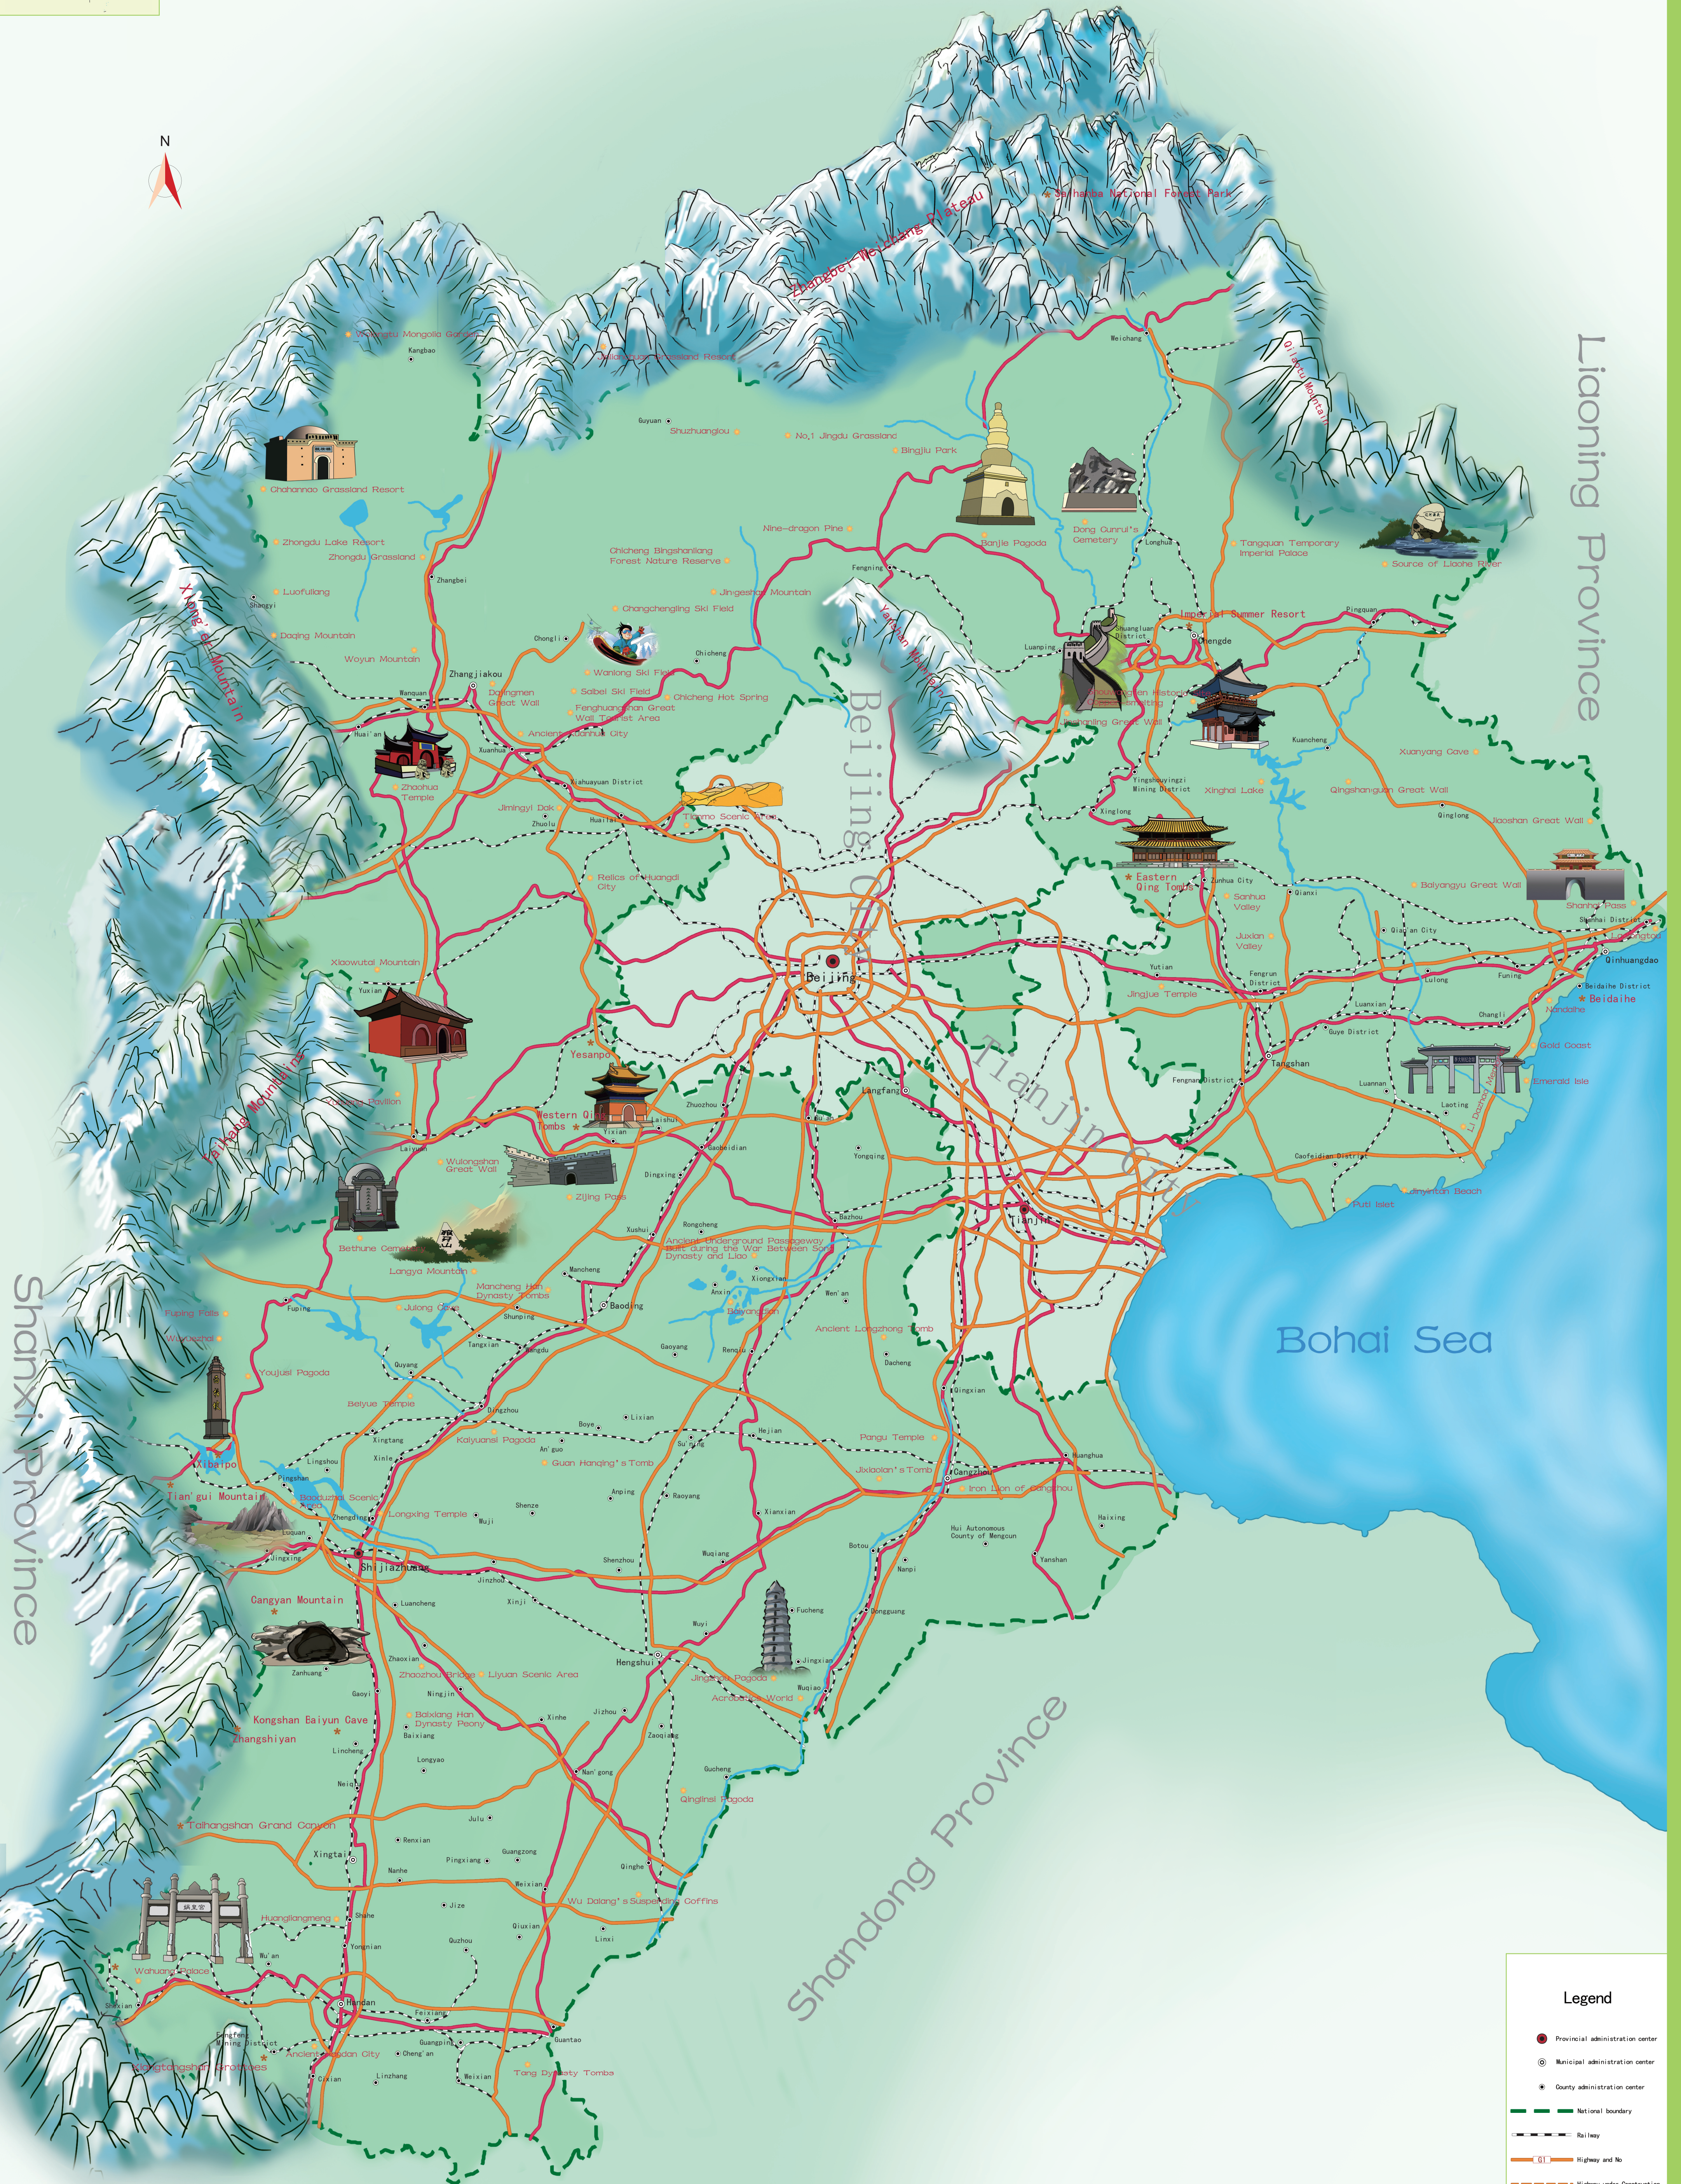

# Hebei Travel MAP

Hand Illustrated

Inner Mongolia Autonomous Region

Liaoning Province

Shanxi Province

Shandong Province

Henan Province

Bohai Sea

### Legend

- Provincial administration center
- Municipal administration center
- County administration center
- National boundary
- Railway
- Highway and No.
- Highway under Construction
- National highway and No.
- National scenic spot
- Tourist attraction
- Mountain
- Airport