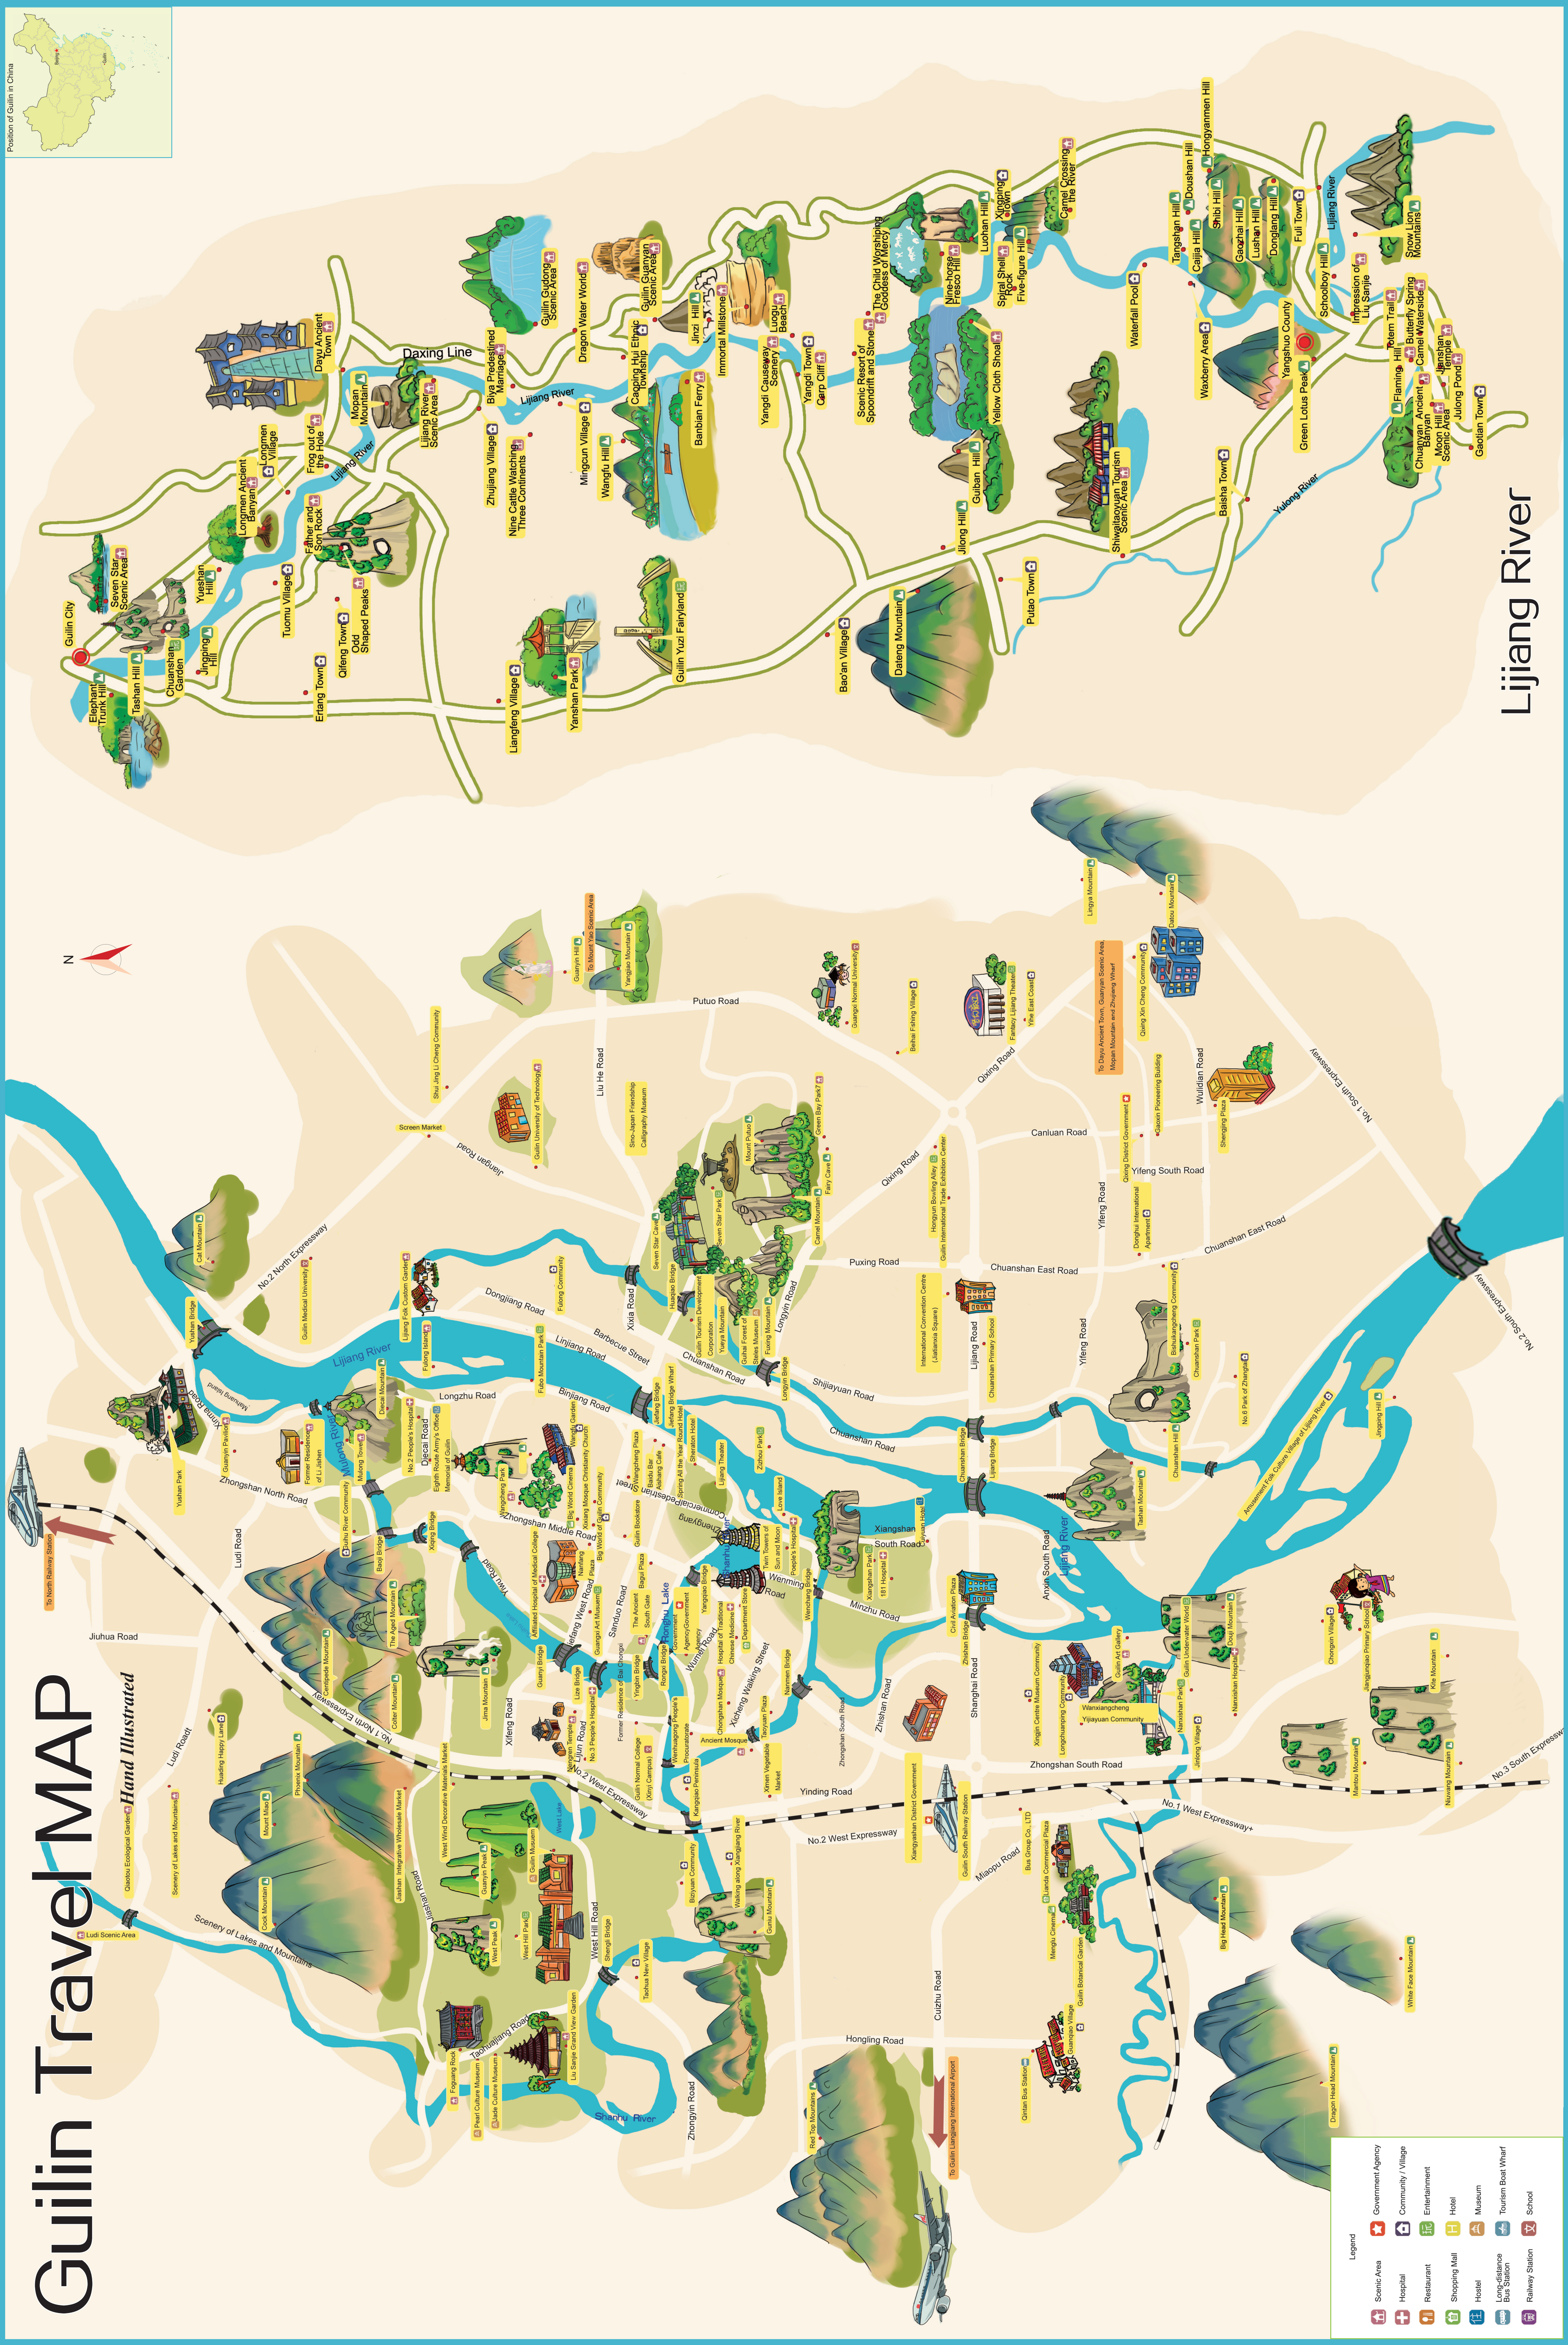

Guilin Travel MAP

Hand Illustrated

Legend

	Government Agency
	Community / Village
	Hospital
	Restaurant
	Entertainment
	Shopping Mall
	Hotel
	Museum
	Long-distance Bus Station
	Tourism Boat Wharf
	Railway Station
	School

Lijiang River