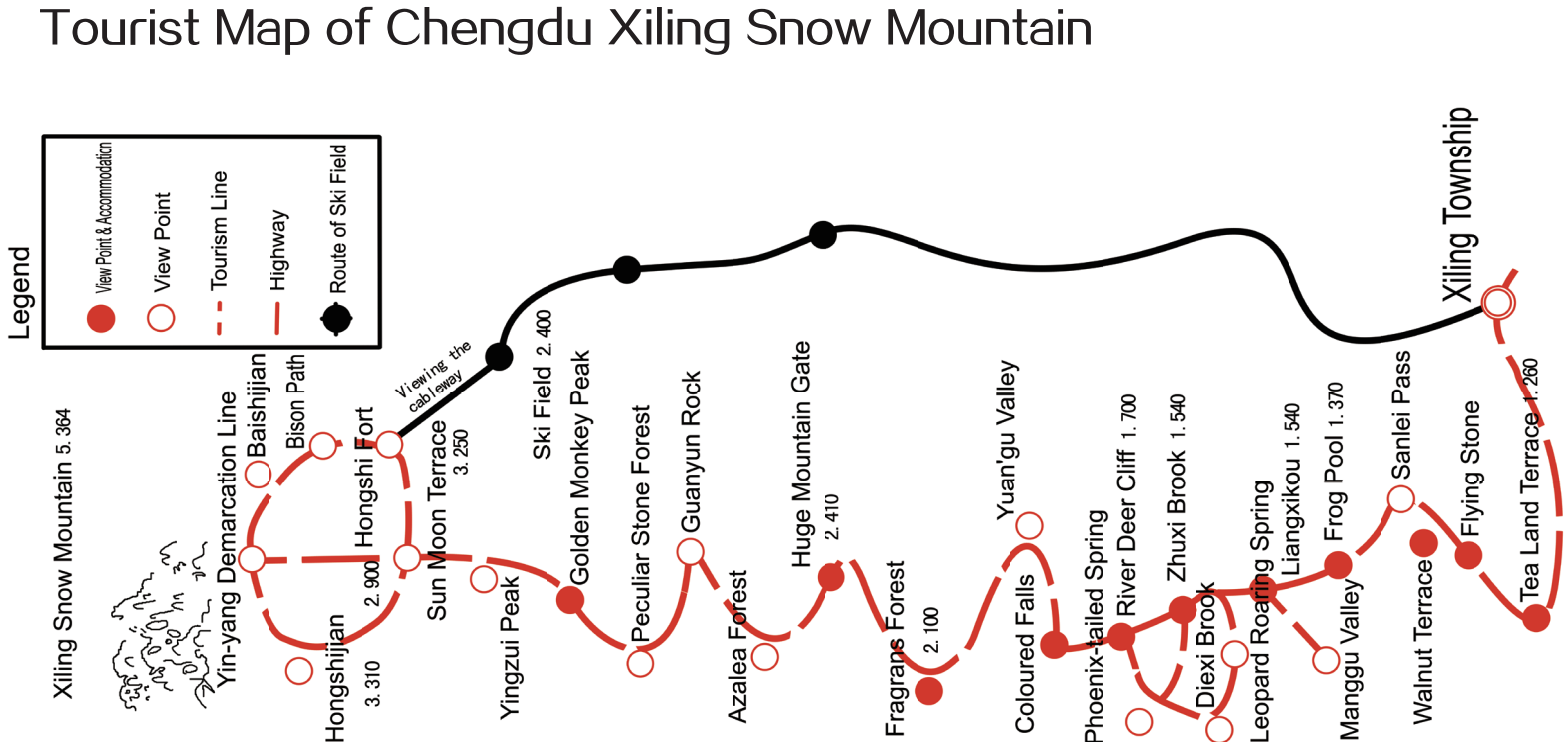

Chengdu Travel MAP

Hand Illustrated

1. **LEGEND**
2. Government Agency
   - Public Service
   - Hotel
   - Bar
   - Museum
   - Highway
   - Long-distance bus station
   - Commercial Area
   - Government Building
   - Hotel
   - Bar
   - Restaurant
   - Shopping Mall
   - Bank
   - Post Office
   - Medical Institution
   - Parking Lot
   - Public Service
   - IC