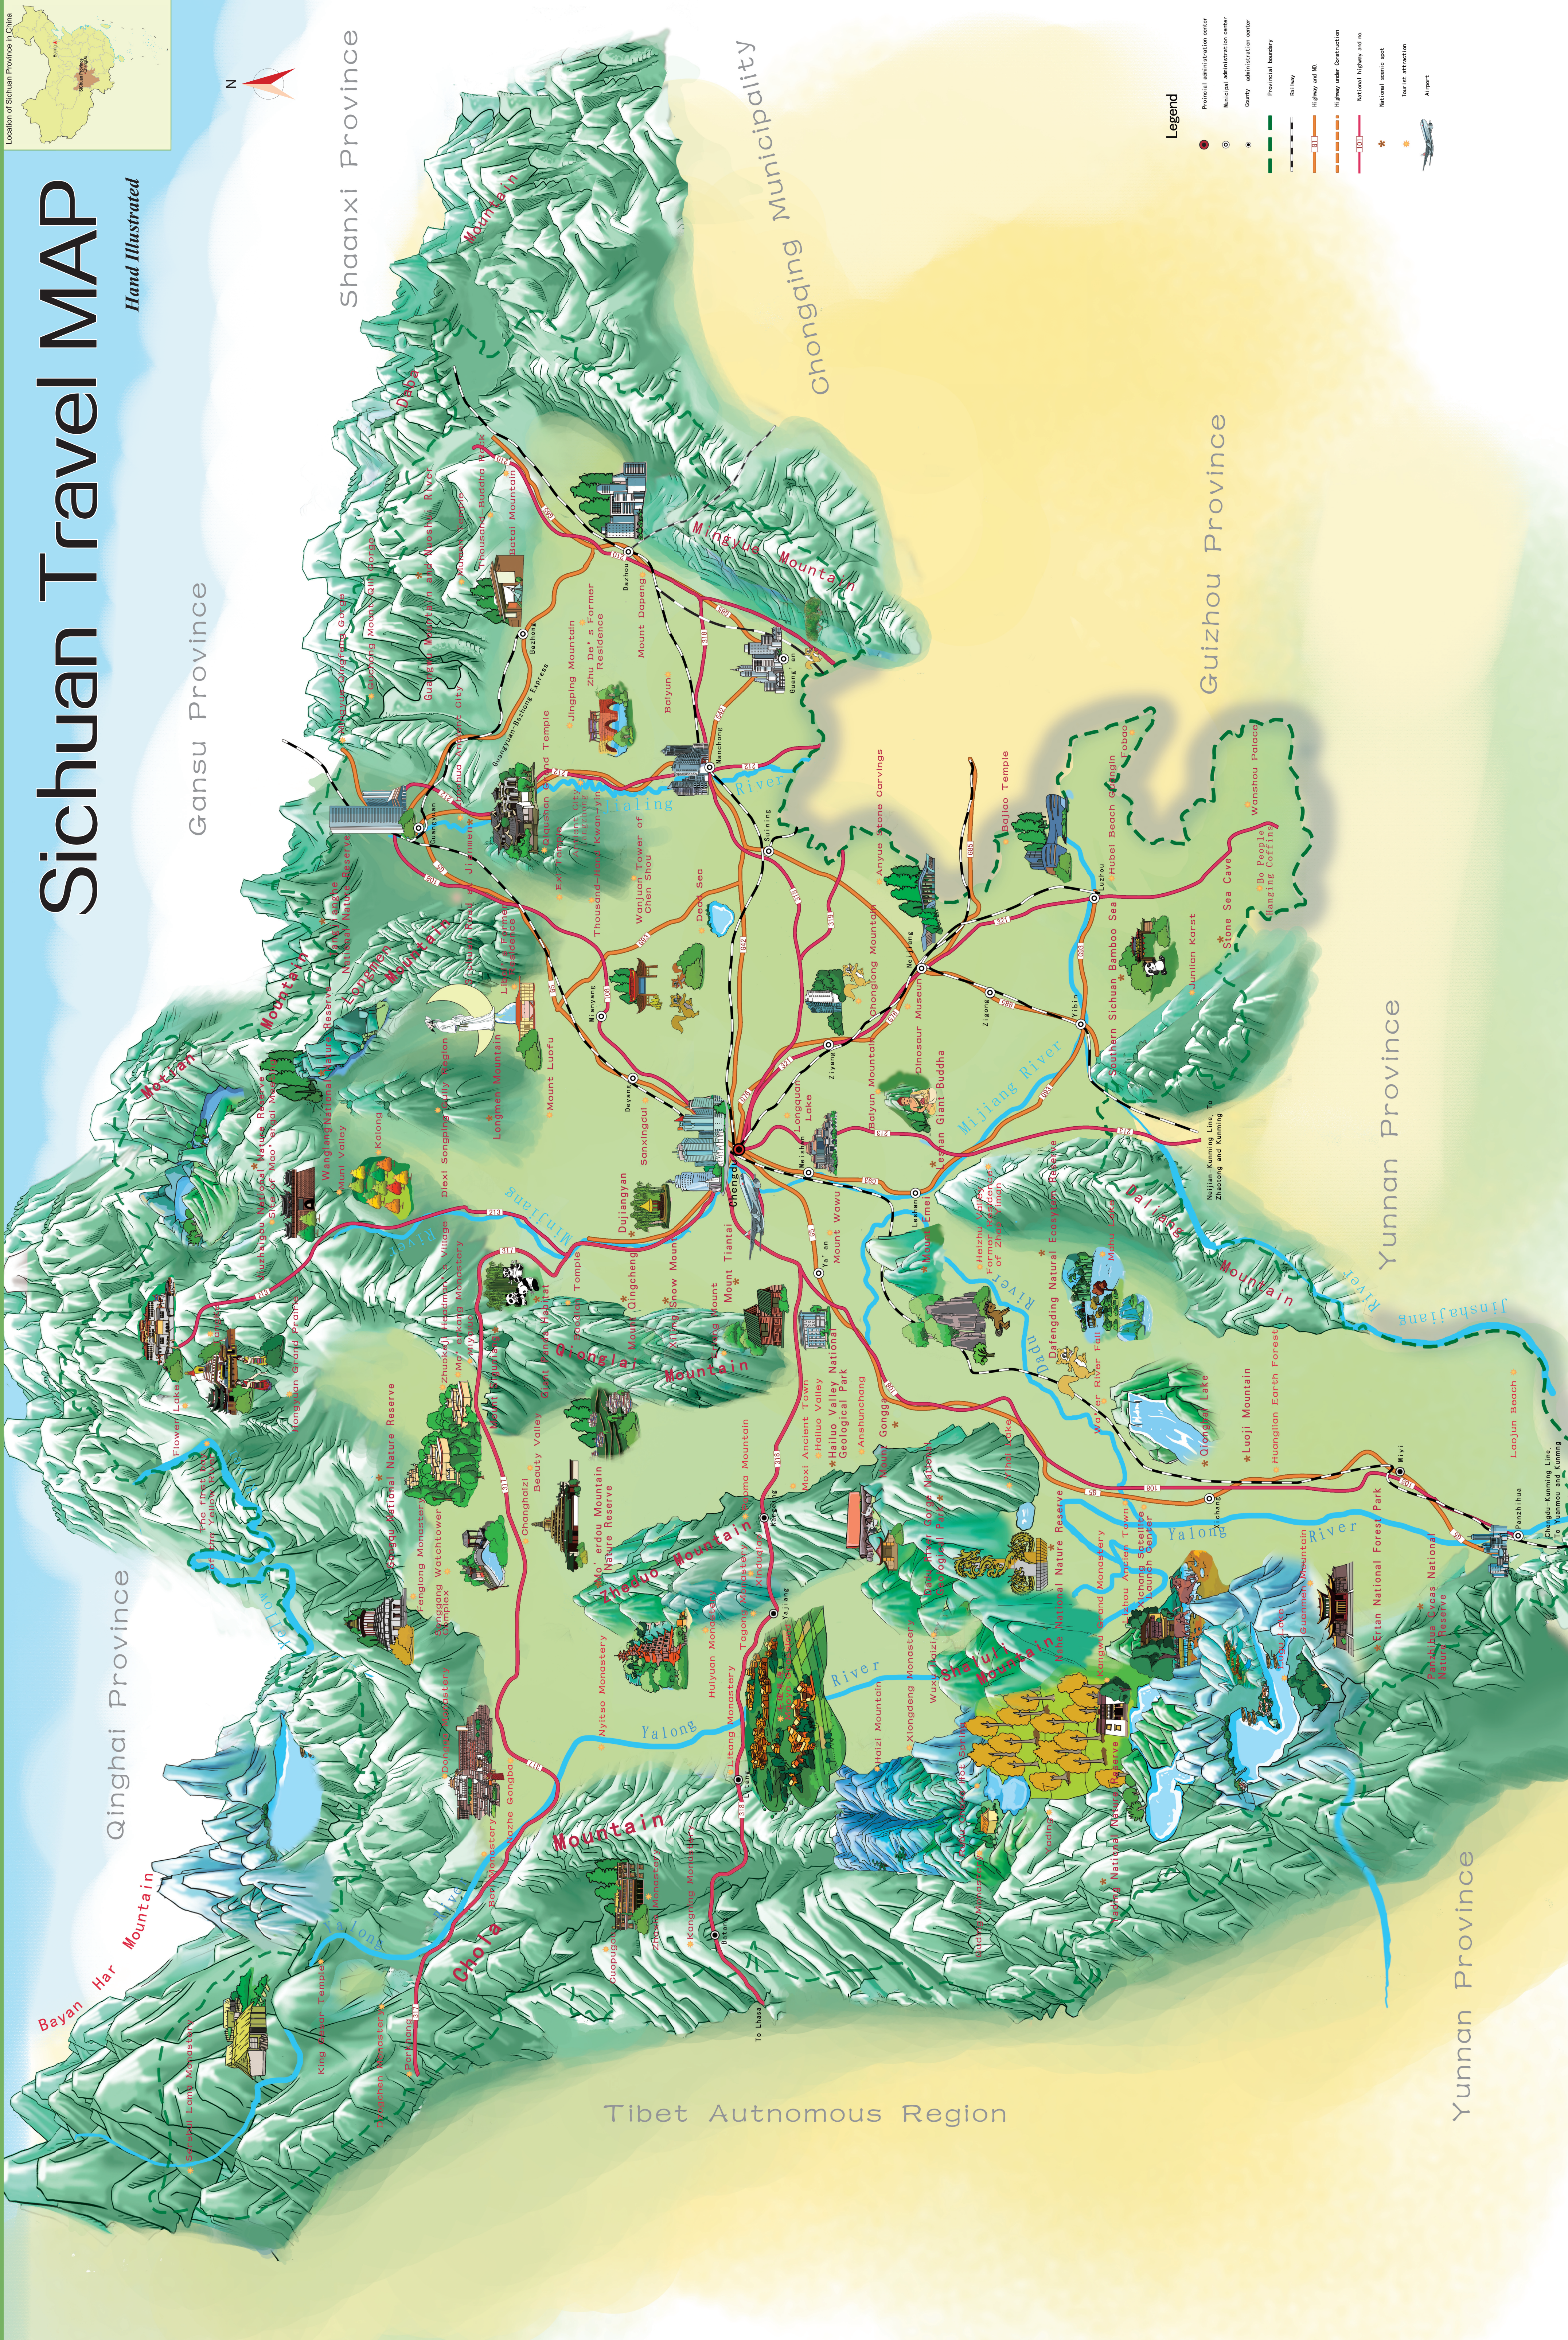

# Sichuan Travel MAP

Hand Illustrated

### Legend

- Provincial administration center
- ⊙ Municipal administration center
- ⊙ County administration center
- ⊙ Provincial boundary
- Railway
- Highway and NB
- Highway under construction
- National highway and no
- ★ National scenic spot
- ★ Tourist attraction
- ✈ Airport

Qinghai Province

Gansu Province

Shaanxi Province

Chongqing Municipality

Guizhou Province

Yunnan Province

Yunnan Province

Tibet Autonomous Region